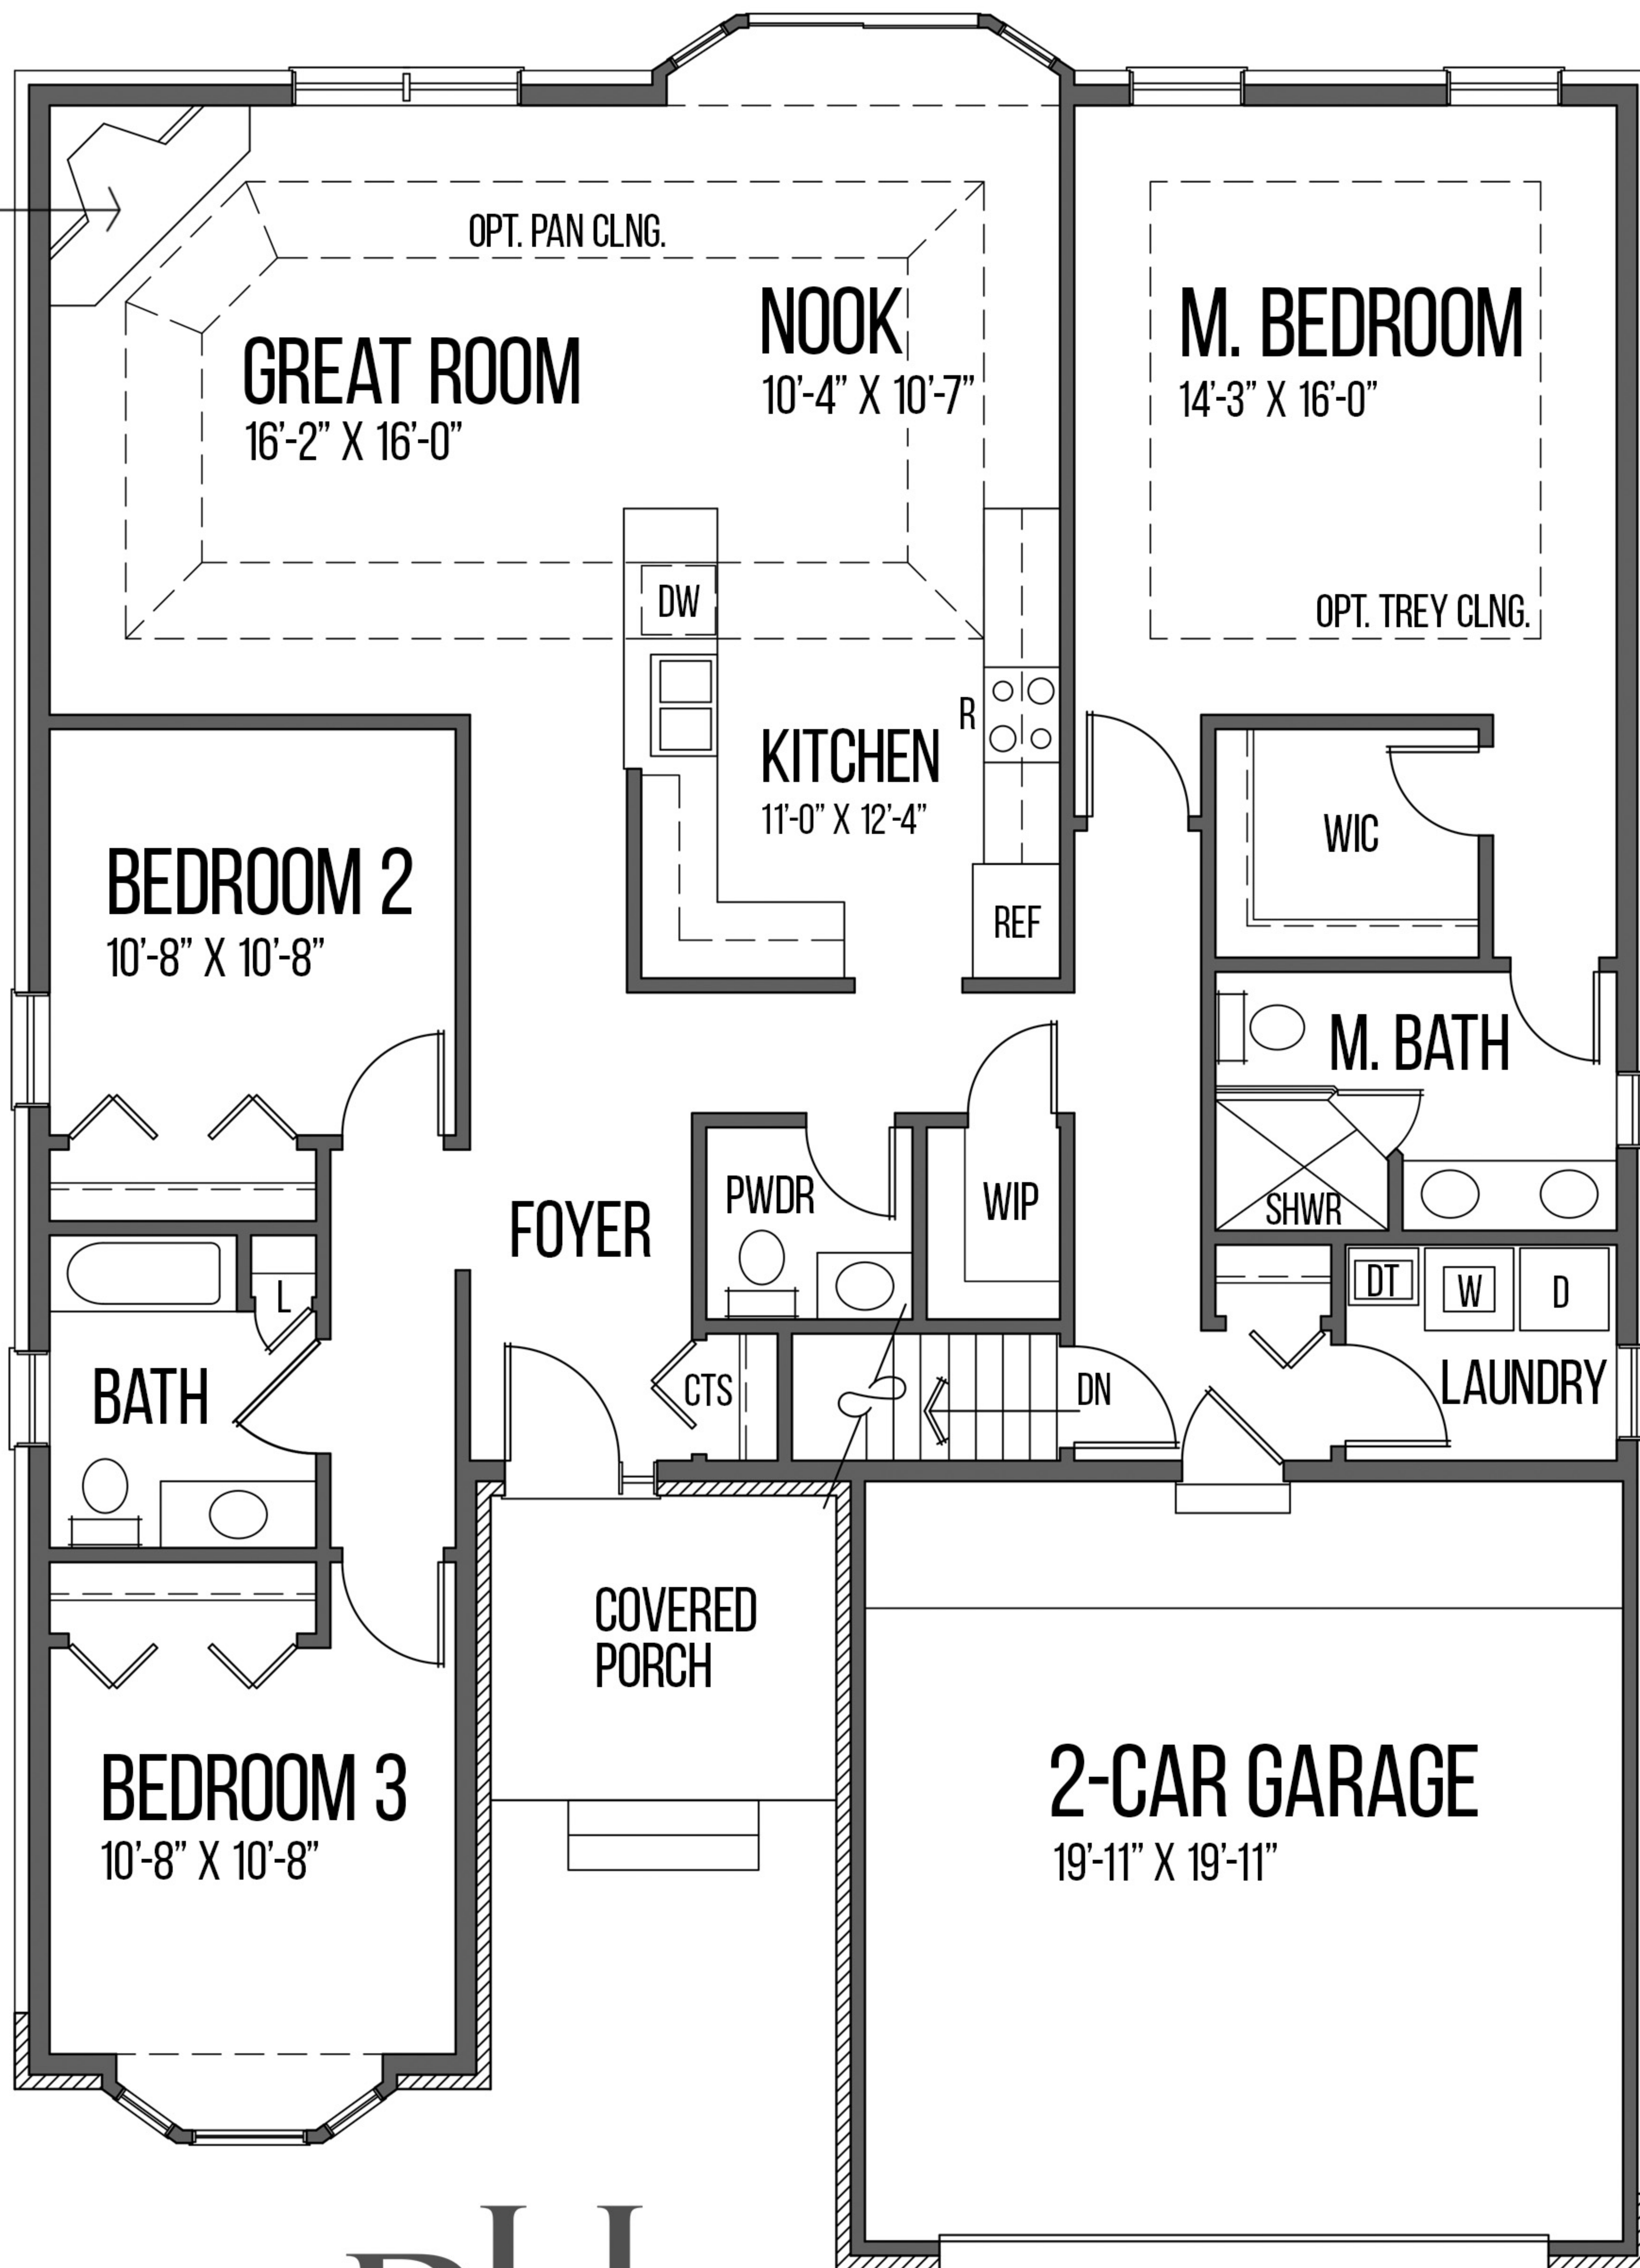

PRE - FAB  
FIREPLACE AND  
HEARTH

◆ RH ◆  
RIVIERA HOMES

# FIRST FLOOR PLAN

1,811 SQ. FT. 1ST FLOOR

## OPTIONAL WINDOW AT STAIR